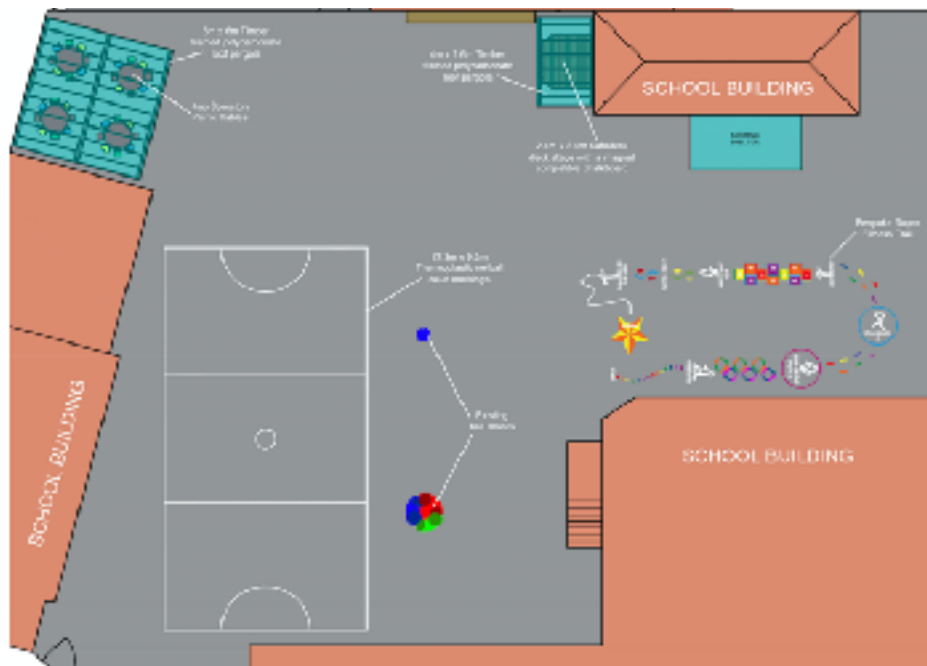

Now the work will start on phase 1 of the playgrounds. With the money raised, we'd like to share our plans.

Above is a schematic of the main playground.

- We'll be taking out the rotting stage to the right along with the maze and benches, and a fitness trail will be marked out.
- New markings for the netball area will define this space better.
- All new markings in the side football pen area.
- Re-marking the red line, 10 laps equating to 1 mile.
- We will add a new stage along with a blackboard backing (to design play sets etc) to the side of the music room. We will cover this area with a pergola to protect the stage and blackboard from the elements, therefore increasing its usage.
- Across the playground to the left we will replace the old pergola with a new one, giving it a polycarbonate roof so it can be a dry outdoor classroom or chill out space, purchasing new tables to go in there too.
- We're also removing the uneven ground in the Story Area, regulating the level and relaying new artificial grass.